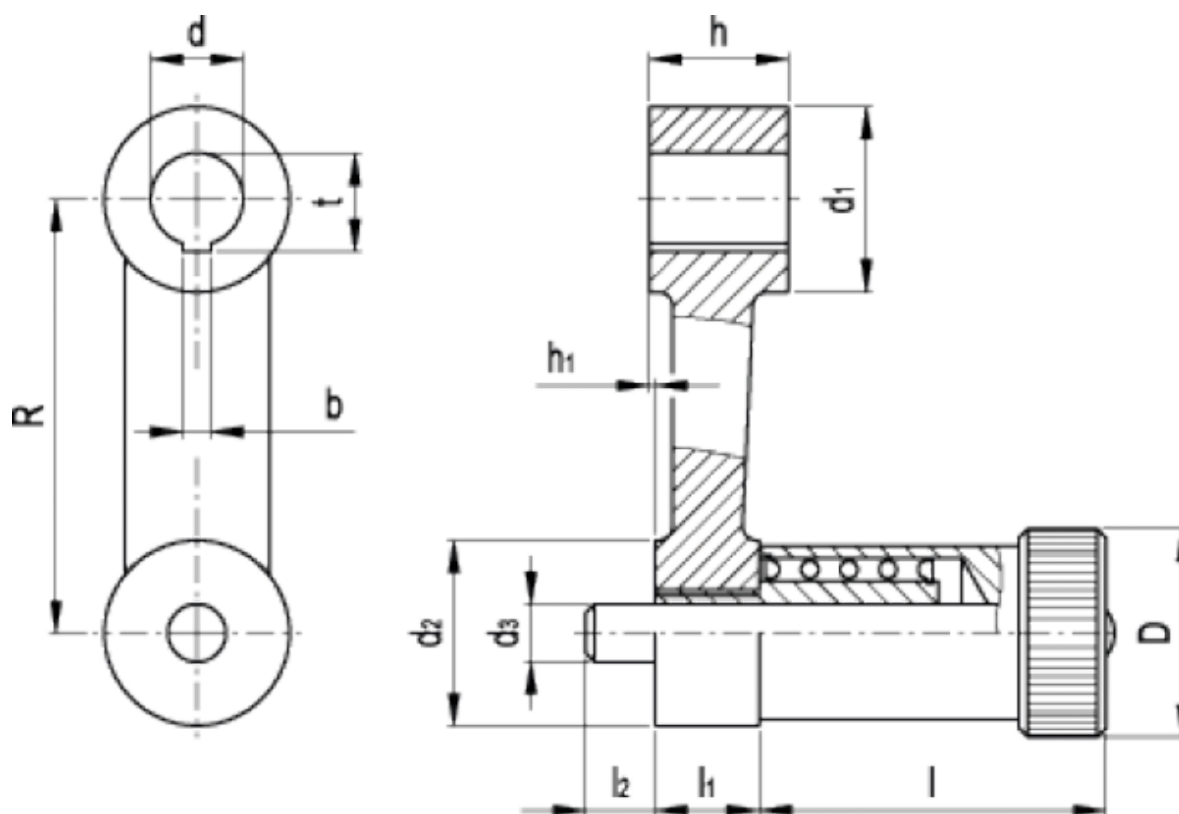

Data Sheet

Article number: 20558135K22
Description: E+G Control levers
GN 558-135-K22

Measures

b P9 = 6	l = 60
D = 32	l1 = 18
d1 = 42	l2 = 12
d2 = 28	R = 135
d3 = 10	t = 23.7
d H7 = 22	
h = 32	
h1 = 1	